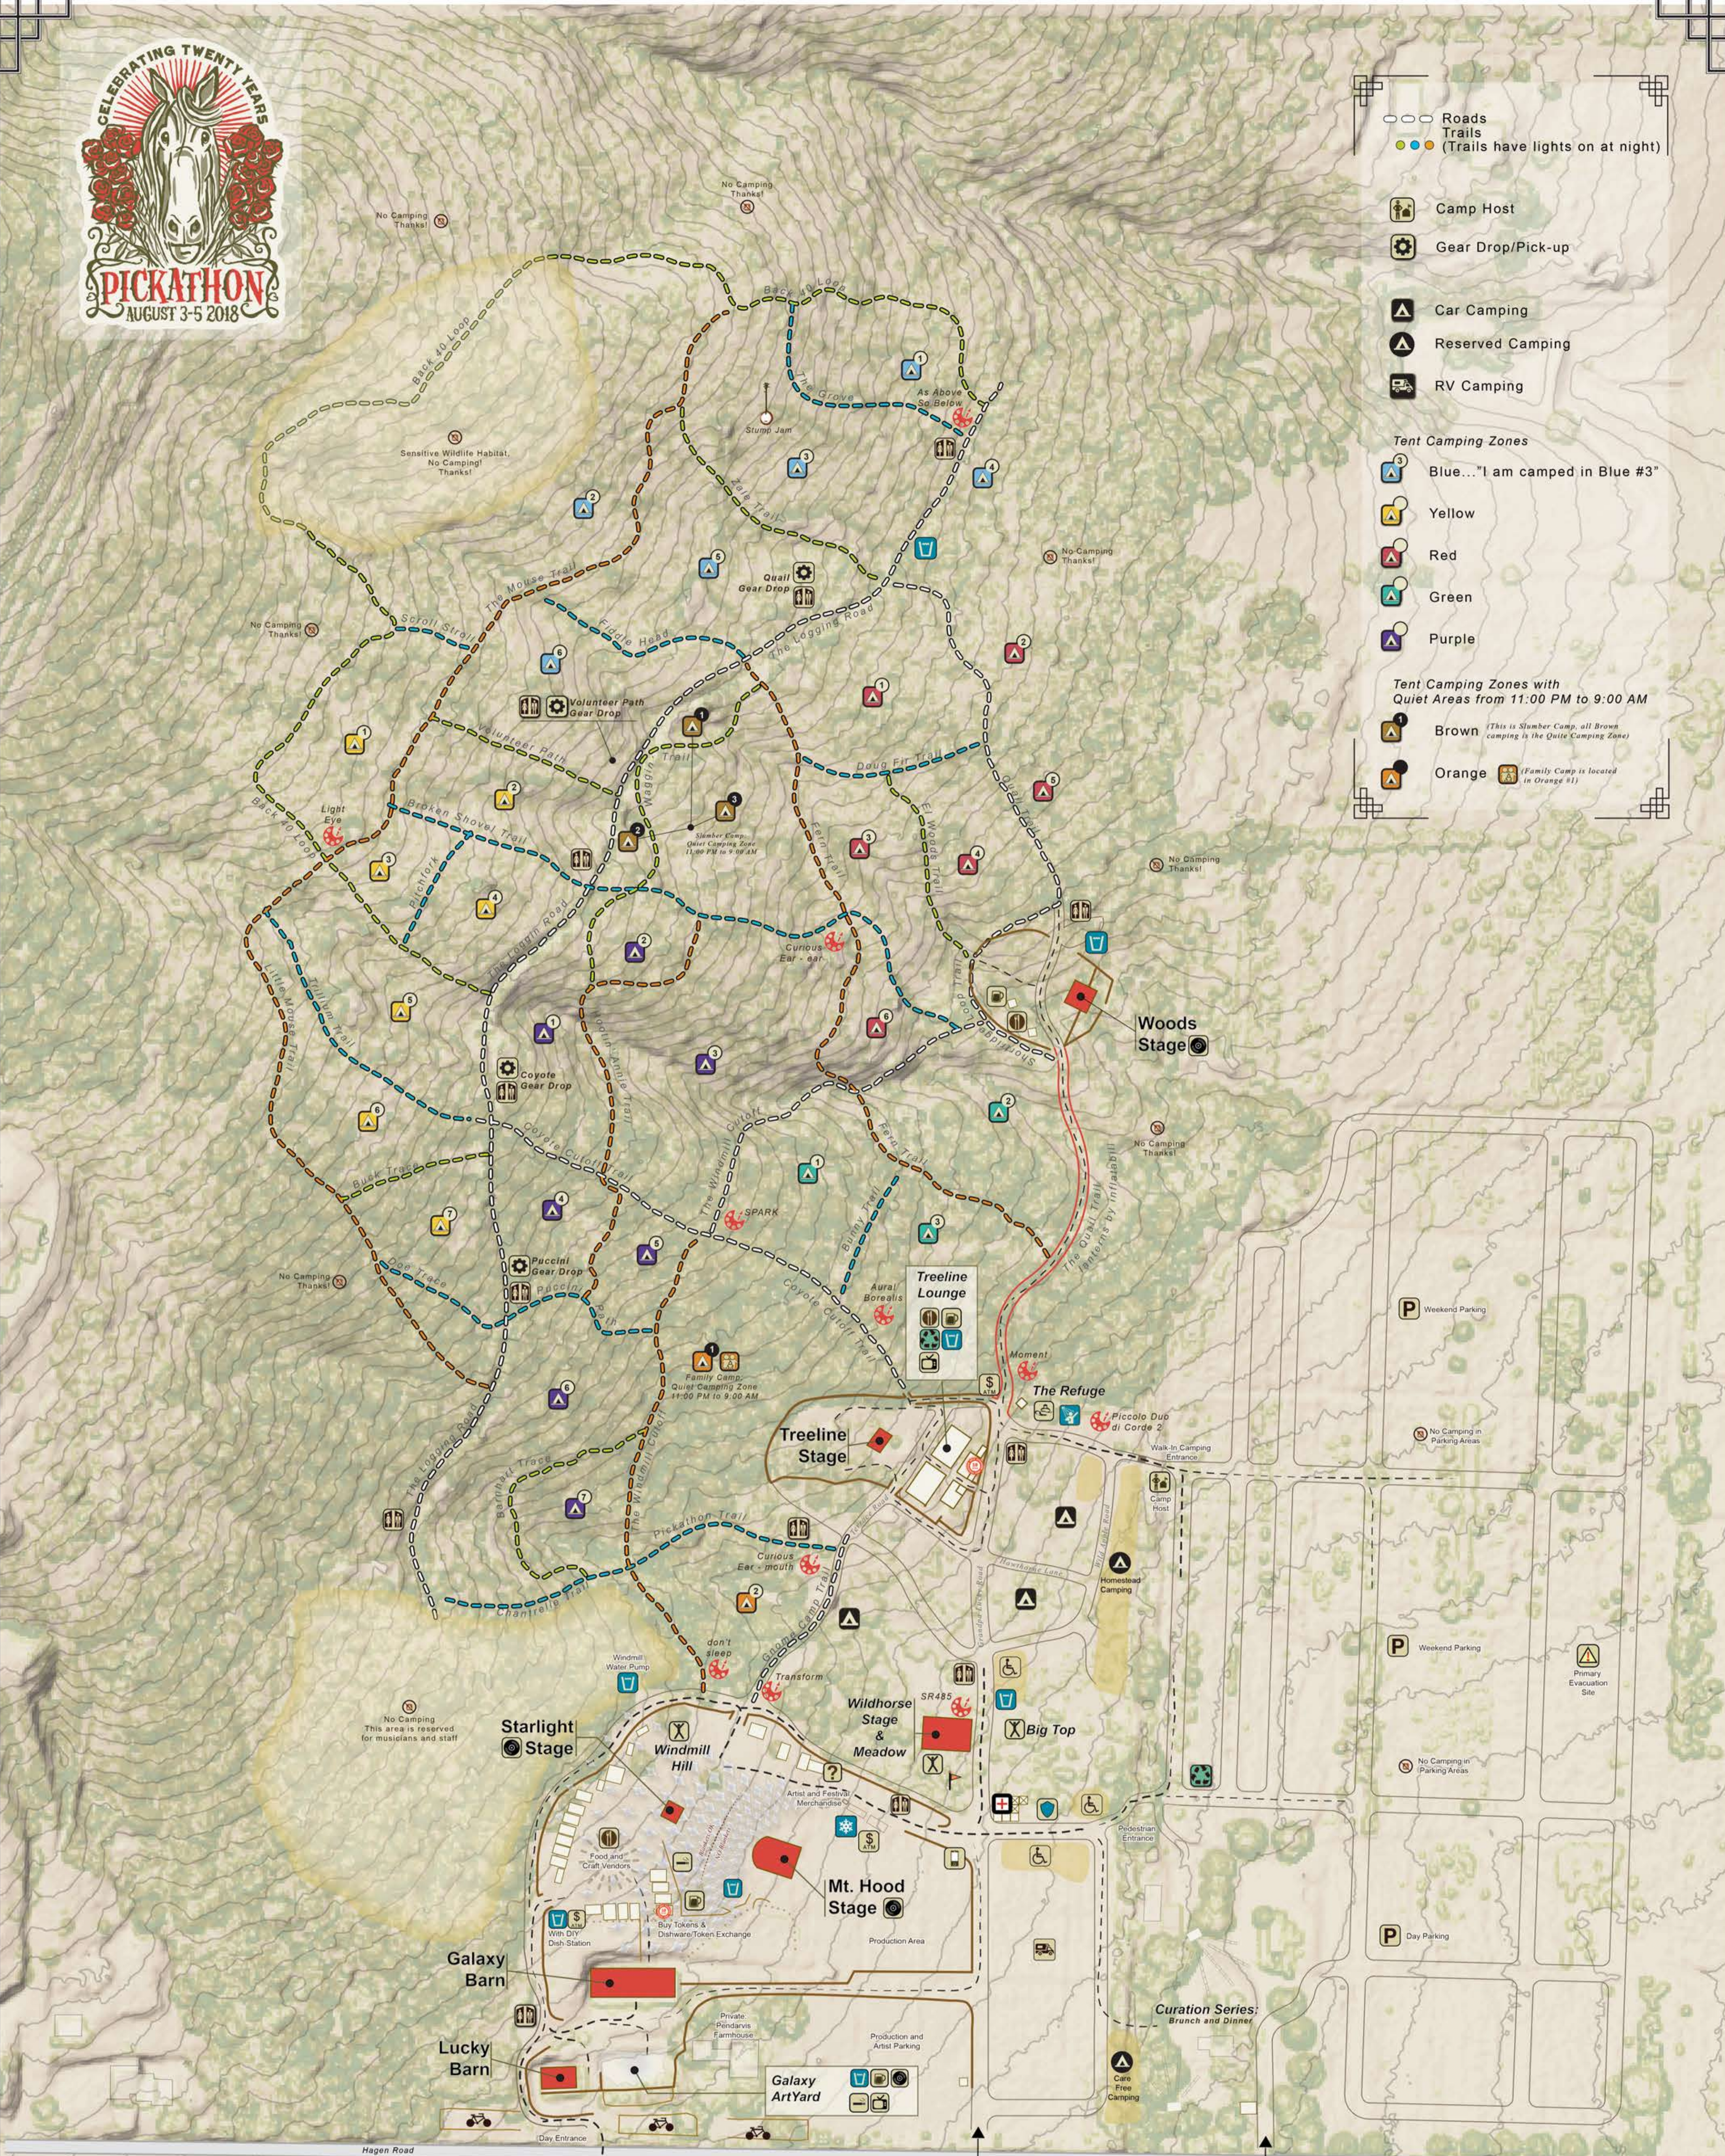

- Roads
- Trails
- Trails (Trails have lights on at night)
- 👤 Camp Host
- ⚙️ Gear Drop/Pick-up
- ⚠️ Car Camping
- ⚠️ Reserved Camping
- 🚐 RV Camping
- Tent Camping Zones**
- 🟦 Blue... "I am camped in Blue #3"
- 🟡 Yellow
- 🔴 Red
- 🟢 Green
- 🟣 Purple
- Tent Camping Zones with Quiet Areas from 11:00 PM to 9:00 AM**
- 🟤 Brown (This is Slumber Camp, all Brown camping is the Quiet Camping Zone)
- 🟠 Orange (Family Camp is located in Orange #1)

**Come Here First**  
**Check-in**  
 30 Minute Parking Time Limit

Once you have:  
 • Car Camping parking  
 • RV parking  
 • Artist/Production parking  
 • Or you require ADA parking  
 and everyone in the car has a wristband.  
**PARK HERE.**