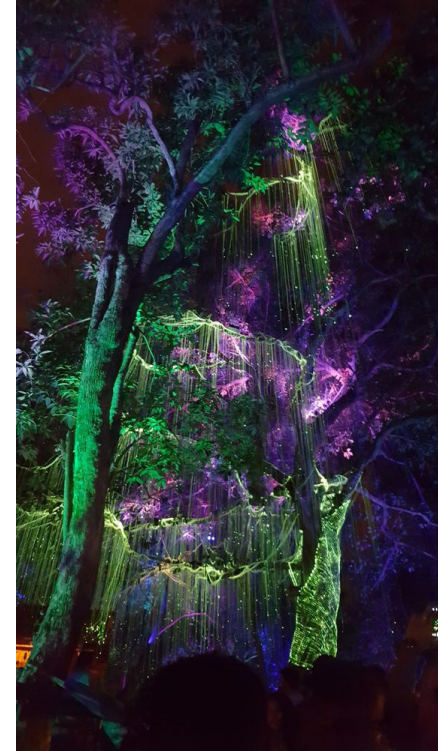

repeating units create a sense of enclosure

uplighting at night creates magic

using fabric and soft sculpture to create space

threshold