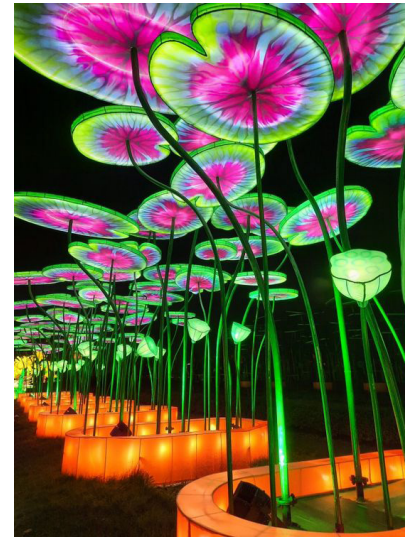

repeating units create a sense of enclosure

uplighting at night creates magic

using fabric and soft sculpture to create space

threshold